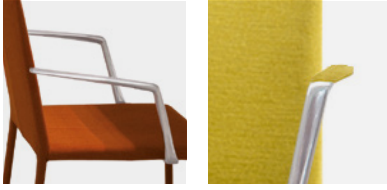

Finishes

Norma

Base Finishes

Seat Finishes

- | | | | |
|----|---|----|---|
| 1 | Chrome finish steel | 11 | Fabric upholstered |
| 2 | White lacquered matt | 12 | Soft leather and faux leather upholstered |
| 3 | Black lacquered matt | 13 | Hard leather and hard leather grade two upholstered |
| 4 | Veneered bleached oak | 14 | Zip detail (available only for hard leather and hard leather grade two upholstered) |
| 5 | Veneered natural oak | | |
| 6 | Veneered wengé | | |
| 7 | Veneered Teak | | |
| 8 | Fabric upholstered | | |
| 9 | Soft leather and faux leather upholstered | | |
| 10 | Hard leather and hard leather grade two upholstered | | |
| 14 | Zip detail (available only for hard leather and hard leather grade two upholstered) | | |