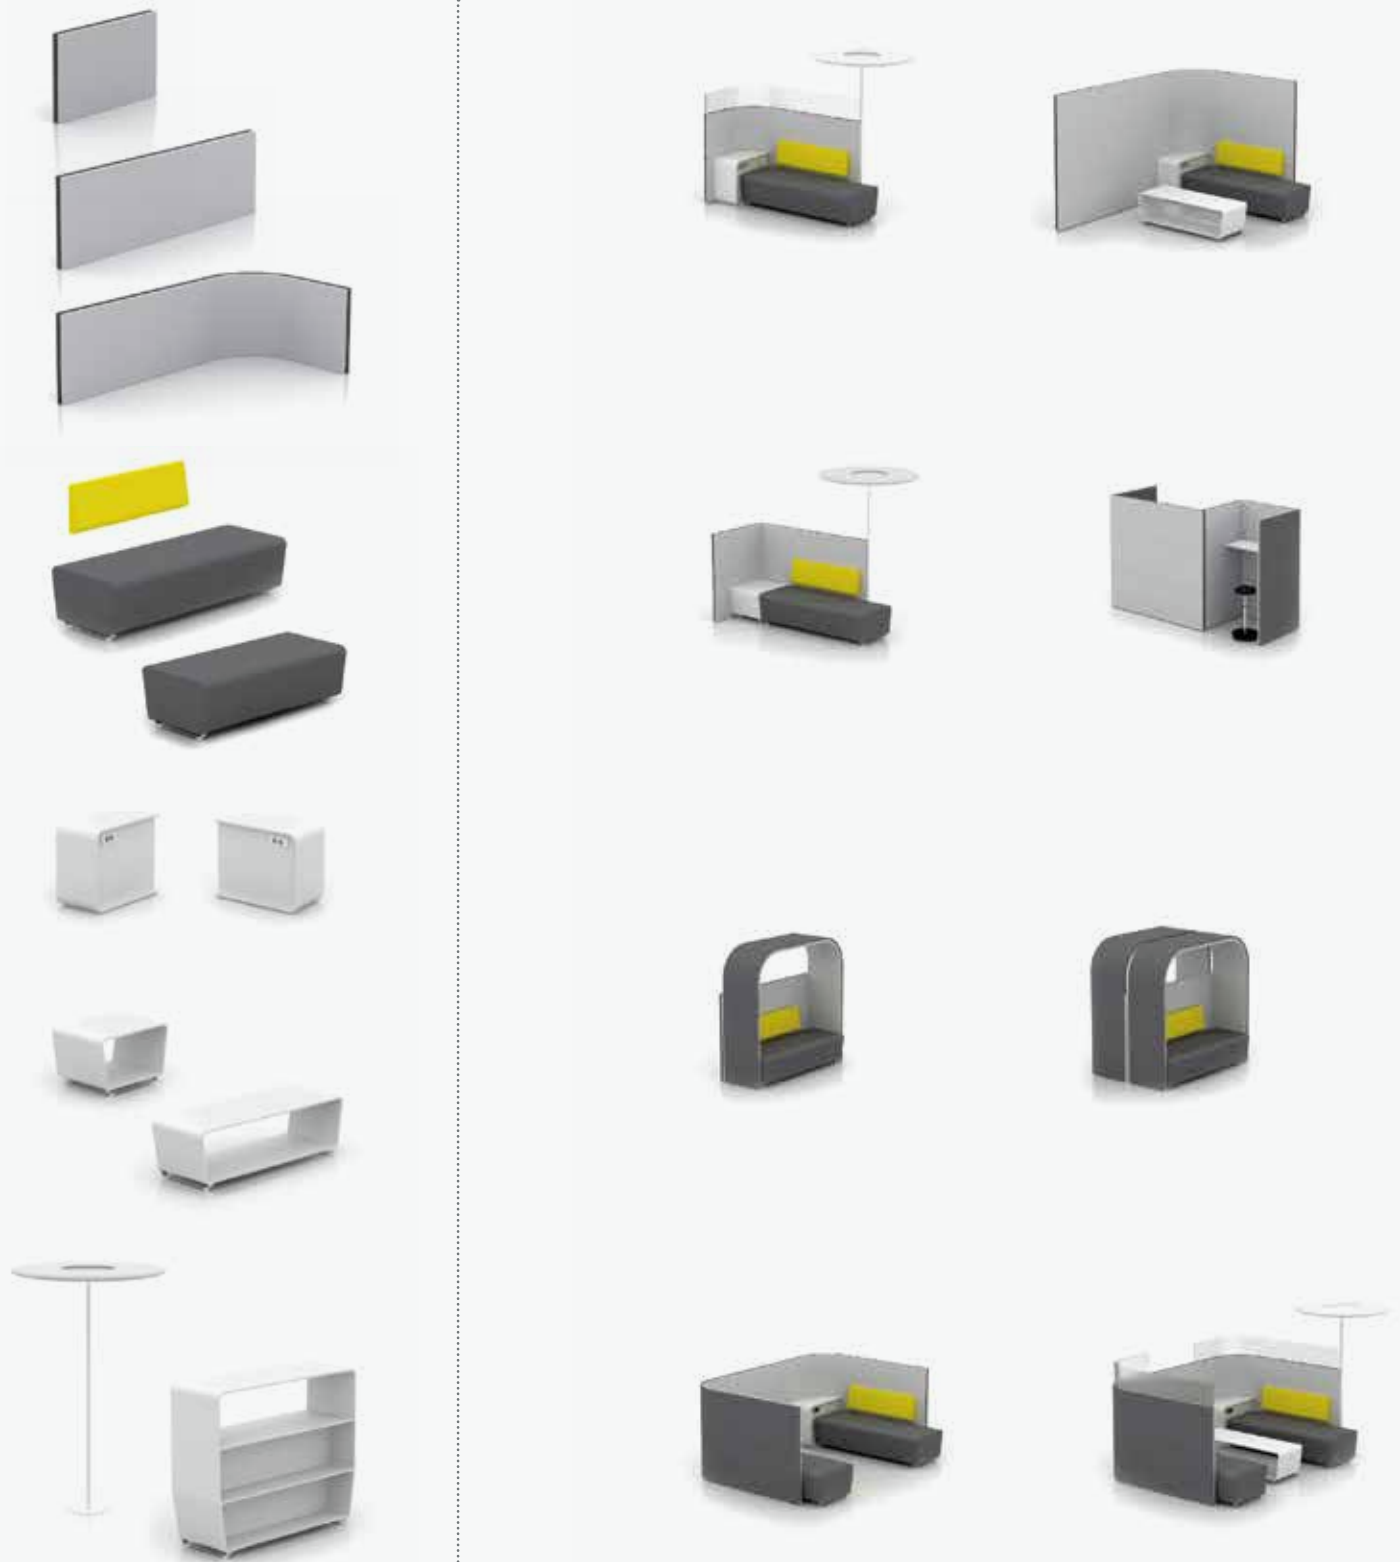

Light and variable. Modular construction systems have been ensuring efficiency in their architecture since day one. MeetYou reinterprets this concept and enables an almost endless array of variations with a minimum number of components. MeetYou wall dividers are made out of hard foam – the quintessential material for light construction due to its excellent weight to volume ratio. The range of uses and ease of transportation from place to place contribute to a positive ecological balance.

Leicht und variabel. Baukastensysteme sorgen in der Architektur seit jeher für Effizienz. MeetYou interpretiert dieses Konzept neu und ermöglicht mit einem Minimum an Bauteilen fast unendlich viele Variationen. MeetYou-Wandträgerelemente bestehen aus Hartschaum – ein Inbegriff für Leichtbau durch ein günstiges Verhältnis von Volumen zu Gewicht. Die variable Nutzung und der leichte Transport von Ort zu Ort tragen zu einer positiven Ökobilanz bei.